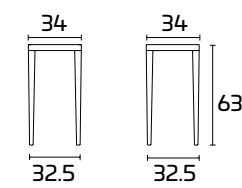

Frame and seat:
Painted Copper

NIZZA

Please consult the QR Code
for information about
available finishes.

PRODUCT SPECIFICATIONS

Frame and seat:
In painted Aluminium

NIZZA Stool

Frame and seat:
Painted Copper