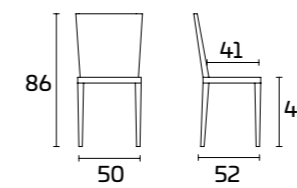

## PRODUCT SPECIFICATIONS

**Frame:** In Steel

**Seat and back:** In painted Ash plywood

Frame:  
Raw Black Finish  
Seat and back:  
Weathered Grey

Misfit Table

Gestell:  
Finish Raw Black  
Sitz und Lehne:  
Indigo Blue