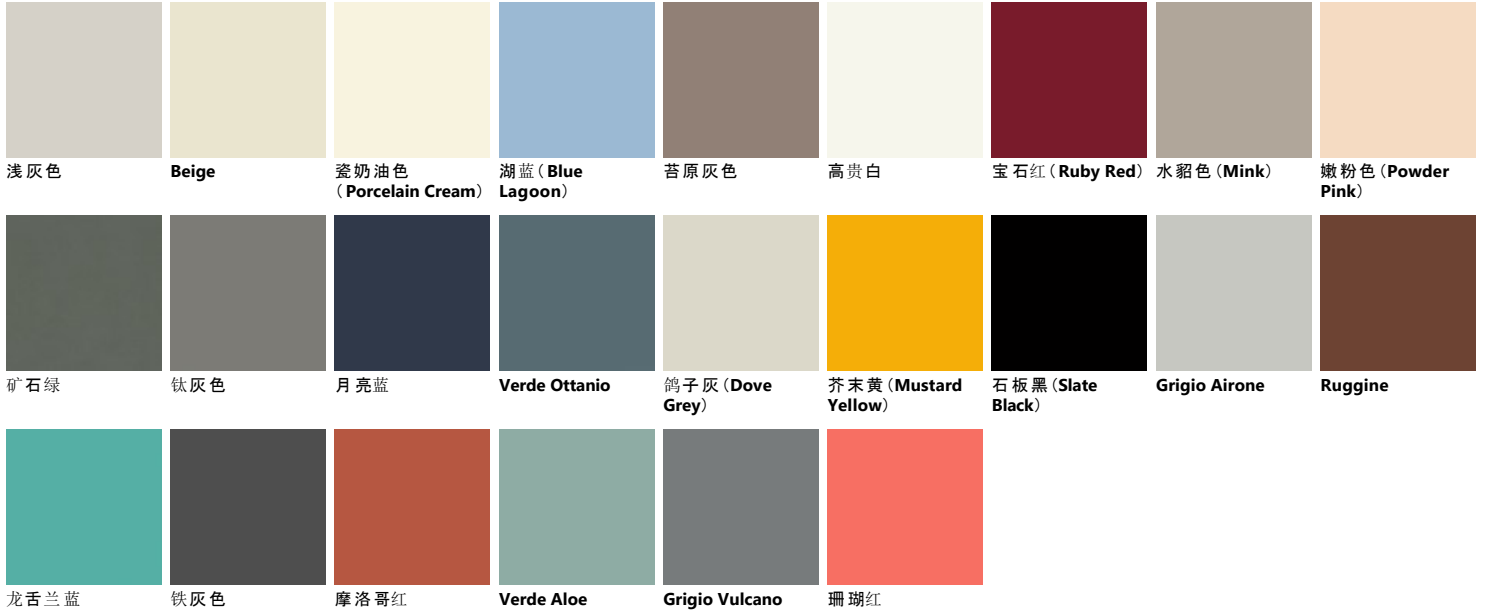

Palette_Colori 浴室 Qi

Matt lacquered

Glossy lacquered

Decorative melamine